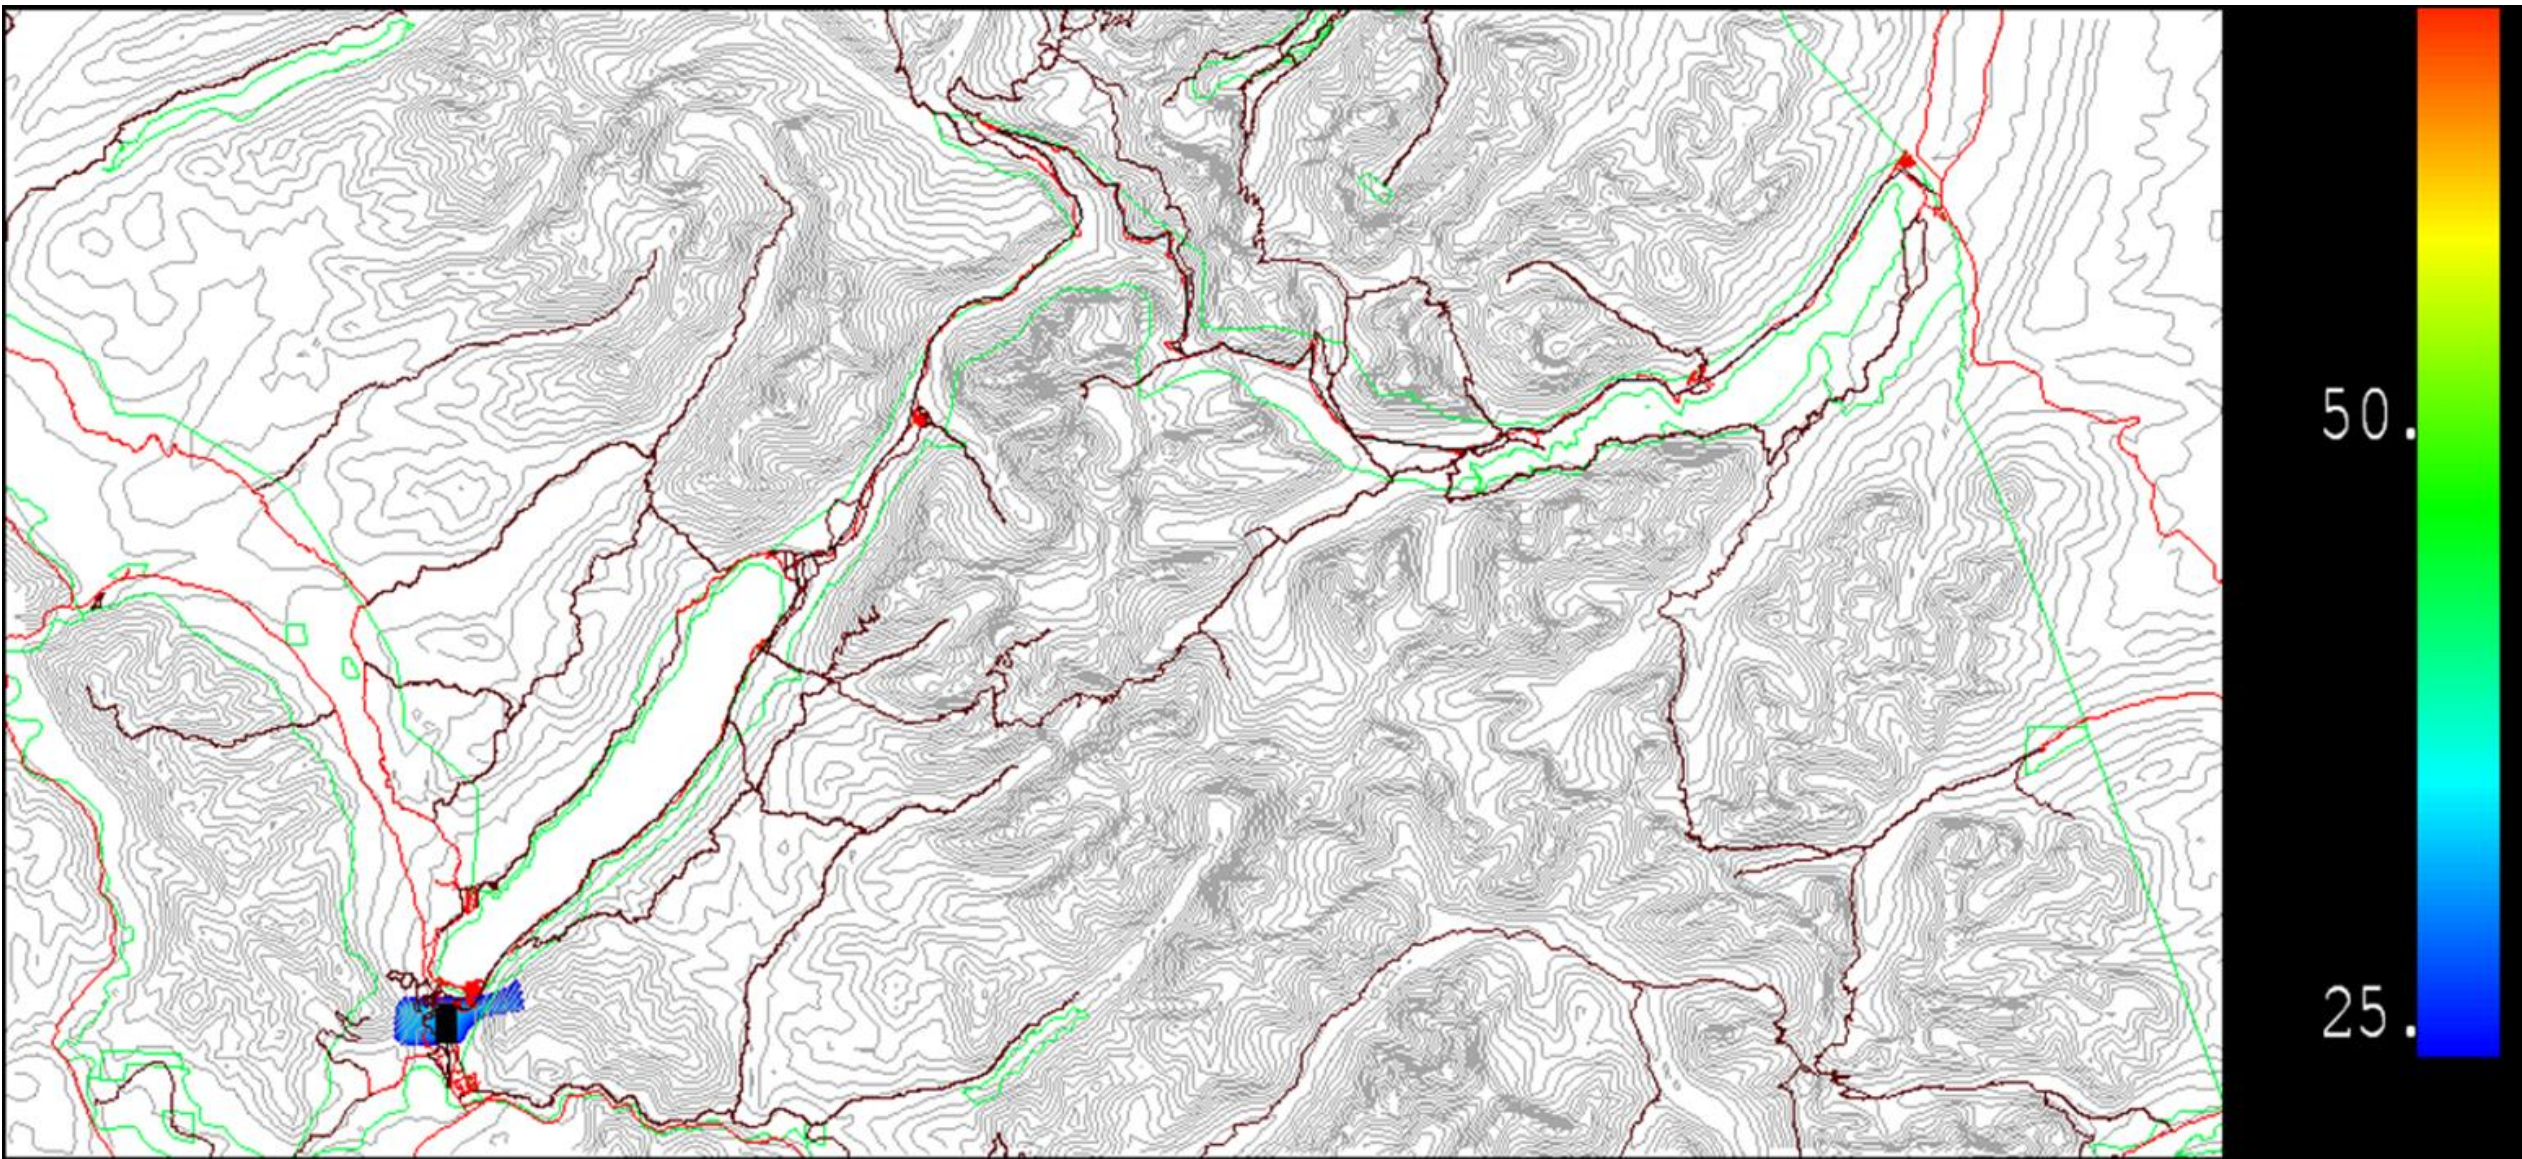

Night Skies Natural Sounds Employee Map

Legend: — trails — rough roads — paved roads

Night Skies Natural Sounds Employee Map

Legend: — trails — rough roads — paved roads